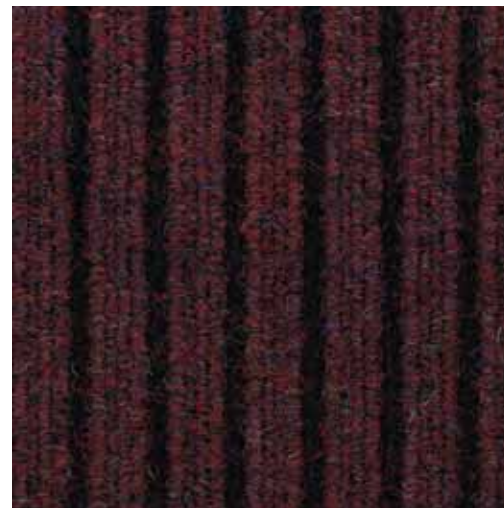

Hercules

This 4x2 textured carpet provides visual depth and substance with its heathered colors. Hercules' durability comes from its extra thick cords which can withstand the toughest of traffic. Can be used in interior or exterior environments.

Specifications

Construction	4x2 ribbed pattern
Fiber Content	100% solution dyed polypropylene
Pile Weight	54 oz. per s/y
Total Weight	78 oz. per s/y
Backing	High density latex "safety track" rubber
Thickness	.47"
Width	6'6"
Roll Length	Approx. 82'
Wear Warranty	7 years on flat surfaces
Electrostatic Propensity	Permanently anti-static
Flammability Rating	(See below)
Radiant Panel Test - ASTM E648	Passes federal flamm. standard
Pill Test - ASTM D28259	Pass
Hot Metal Nut Test - BS4790/BS5287	Pass
LEED	May contribute towards MRC 4, IEQ 4.1, 4.3, 5

Large swatch - Merlot 220

- 1. Silver Grey 205
- 2. Charcoal 207
- 3. Baltic Blue 211
- 4. Northern Pine 223
- 5. Camel 218
- 6. Mocha 215
- 7. Merlot 220