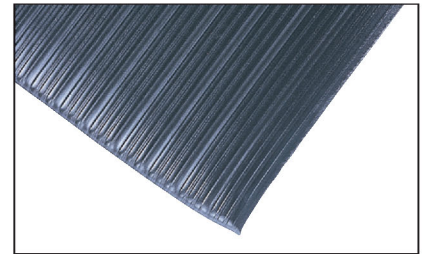

Diamond Plate Safety Step 15

Bright yellow borders promote workplace safety along with a rugged, durable, PVC/Nitrile rubber anti-fatigue matting. Diamond-Plate cushioned surface allows employees to stand or walk on beveled edges. Superior comfort and long term performance improve worker morale by providing relief to aching feet and tired legs.

Color: Black/Yellow, Plain Black Thickness: 9/16" (15mm)

Stock mat sizes: 2' X 3', 3' X 5'

Stock roll sizes: 2' X 75', 3' X 75', 4' X 75', 5' x 75', 6' X 75'

Customized sizes: Up to 75' in length- 2' cut, 3' cut, 4' cut, 5' cut, 6' cut

1. Black/Yellow
2. Black

Comfort Step 42

Our most economical anti-fatigue, this durable closed-cell vinyl sponge matting, improves workers comfort by providing a cushioned surface to stand or walk on. Featuring beveled edges for safety, Portico Systems' Comfort Step 42 delivers a huge relief to aching feet and tired legs.

Color: Gray or Black Thickness: 3/8" (10mm)

Embossing: Pebble or Ribbed
Stock Mat Sizes: 2' X 3', 3' X 5',

Stock Roll Sizes: 2' X 30', 3' X 30', 4' X 30', 2' X 60', 3' X 60', 4' X 60', 6' X 60'

Customized Sizes: Up to - 2' X 30', 3' X 30', 4' X 30', 2' X 60', 3' X 60', 4' X 60', 6' X 60'