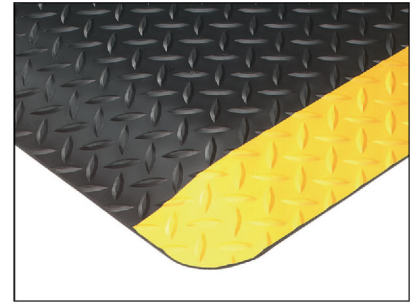

According to a 2004 productivity study, workers that stood for over 8 hours/day on anti-fatigue matting felt considerably less fatigued after work. Help reduce workers compensation claims, increase employee morale and production with our wide range of anti-fatigue matting. Ideally designed to provide unparalleled comfort with long-term performance. You can use any of these products in dry areas.

Diamond Plate Safety Step 15

Bright yellow borders promote workplace safety along with a rugged, durable, PVC/Nitrile rubber anti-fatigue matting. Diamond-Plate cushioned surface allows employees to stand or walk on beveled edges. Superior comfort and long term performance improve worker morale by providing relief to aching feet and tired legs.

Color: Black/Yellow, Plain Black Thickness: 9/16" (15mm)

Stock mat sizes: 2' X 3', 3' X 5'

Stock roll sizes: 2' X 75', 3' X 75', 4' X 75', 5' x 75', 6' X 75'

Customized sizes: Up to 75' in length- 2' cut, 3' cut, 4' cut, 5' cut, 6' cut

1. Black/Yellow
2. Black

Comfort Step 42

Our most economical anti-fatigue, this durable closed-cell vinyl sponge matting, improves workers comfort by providing a cushioned surface to stand or walk on. Featuring beveled edges for safety, Portico Systems' Comfort Step 42 delivers a huge relief to aching feet and tired legs.