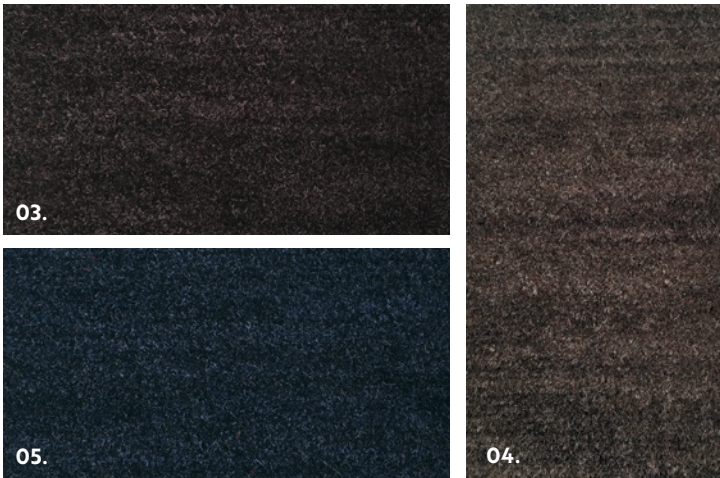

Inspired by striae patterns found in nature, this premium product's subtle yet warm design adds energy and movement to any space by quarter-turning the tiles.

- Beautiful striated design available in five colors
- Tufted 30 oz nylon provides superior performance
- Available in carpet tile, sheet/roll goods and custom/logo matting